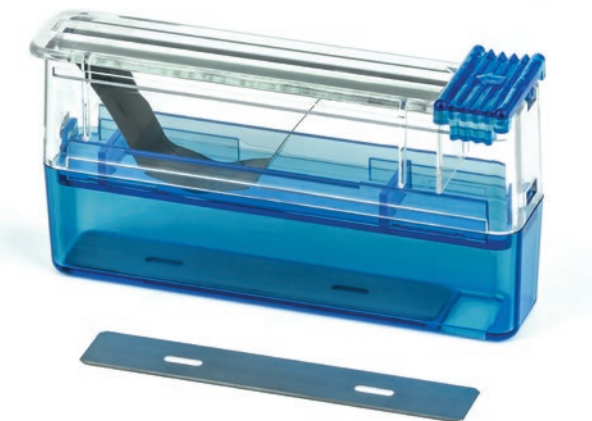

Tissue Embedding Paraffin

paratec premium

paratec premium consists of highly purified paraffin with the addition of polymer for precise embedding and sectioning. Melting range 54-57°C

<i>paratec premium</i>		
Description	Order #	Packing
High quality paraffin for precise tissue embedding	#30010004	8 x 1 kg
	#30010006	4 x 2.5 kg
	#30010007	10 kg

- High quality plasma blades
- Slides
- Cover slips
- Embedding Paraffin

DESIGN AND MANUFACTURING
MADE IN GERMANY

High Quality plasma blades

LPS, LPH, HPS

The new SLEE blades for microtomes feature a special plasma technology, improving the sharpness of the blades as well as the durability of the blades considerably.

LPS		
Description	Order #	Packing
Low profile plasma blade LPS for soft specimens	#28407005	50 pc/box

LPH		
Description	Order #	Packing
Low profile plasma blade LPH for hard specimens	#28407004	50 pc/box

HPS		
Description	Order #	Packing
High profile plasma blade HPS for soft specimens	#28407007	50 pc/box

High Quality slides / cover slips

The new SLEE StarFrost® cover slips in 3 different sizes, made for automated cover-slipping and the new SLEE StarFrost® slides in different styles and colors perfectly matching the SLEE printtec s slide printer.