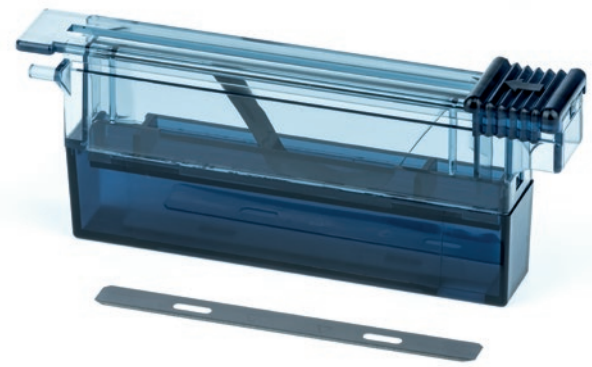

LPH		
Description	Order #	Packing
Low profile plasma blade LPH for hard specimens	#28407004	50 pc/box