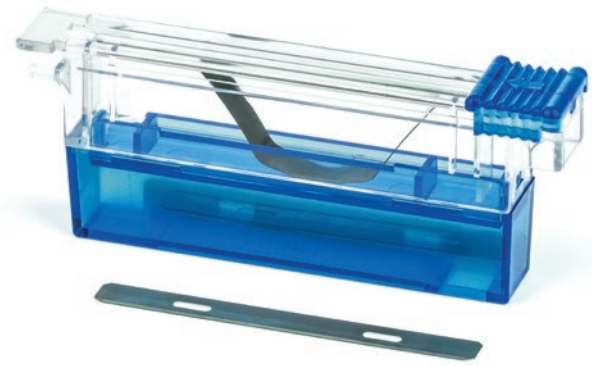

Tissue Embedding Paraffin

paratec premium

paratec premium consists of highly purified paraffin with the addition of polymer for precise embedding and sectioning. Melting range 54-57°C

<i>paratec premium</i>		
Description	Order #	Packing
High quality paraffin for precise tissue embedding	#30010004	8 x 1 kg
	#30010006	4 x 2.5 kg
	#30010007	10 kg

- High quality plasma blades
- Slides
- Cover slips
- Embedding Paraffin

DESIGN AND MANUFACTURING
MADE IN GERMANY

High Quality plasma blades

LPS, LPH, HPS

The new SLEE blades for microtomes feature a special plasma technology, improving the sharpness of the blades as well as the durability of the blades considerably.

LPS		
Description	Order #	Packing
Low profile plasma blade LPS for soft specimens	#28407005	50 pc/box

LPH		
Description	Order #	Packing
Low profile plasma blade LPH for hard specimens	#28407004	50 pc/box

HPS		
Description	Order #	Packing
High profile plasma blade HPS for soft specimens	#28407007	50 pc/box

High Quality slides / cover slips

The new SLEE StarFrost® cover slips in 3 different sizes, made for automated cover-slipping and the new SLEE StarFrost® slides in different styles and colors perfectly matching the SLEE printtec s slide printer.