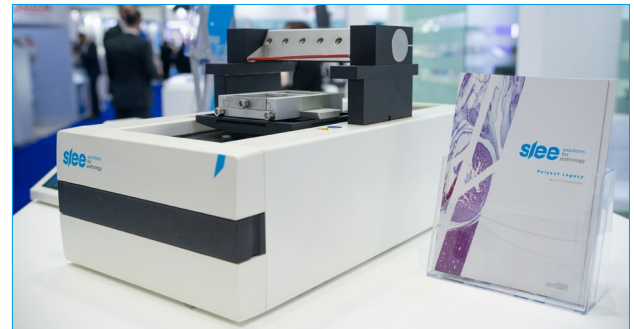

Click here: [READ MORE...](#)

The Sleee team at our booth:

Stefan Schock

Maged Benjamin

Simon Owen

Alexander Benjamin

Click on QR / photos for contact details!

Life at our booth
#Z6.J30
Medlab ME
2024!

slee
solutions
for pathology

First day, second surprise! We proudly present the Polycut Legacy ...

The heavy duty microtome now available at Slee.
Made of metal.
Made for eternity.
Made in Germany.

[Click here](#)
for our
Polycut
Legacy
newsletter

The Polycut Legacy drew immense intention. This is super-sized specimen sectioning within easy reach!

Demanding specimen for research and / or analysis? This is your device of choice: the Gold standard in microtomy for histology life sciences and material sciences. Learn more about the Polycut Legacy on our homepage: www.slee.de/en/products/polycut-legacy/

Did you have a seat at the Ergotec working table? Made yourself comfy?

Great to hear! The Slee ergonomic workstation was set up with the innovative Ergositt laboratory chair. Design meets functionality and ergonomics. Want to learn more? Watch our **movie clip!** 